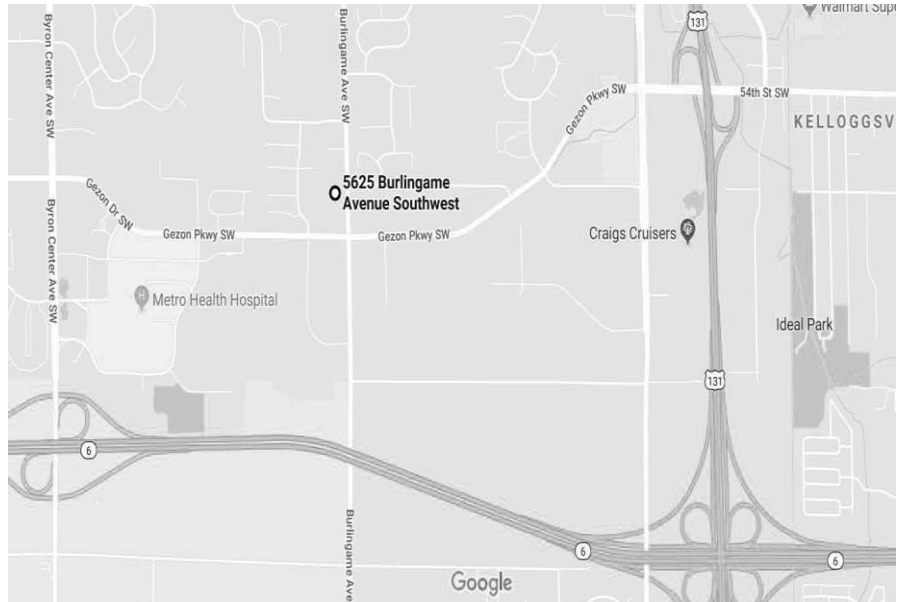

GRAND RIVER VALLEY RAILROAD CLUB

THE GREATER GRAND RAPIDS

FALL 2021 TRAIN SHOW

SATURDAY October 9, 2021

LOCATION: HSB, Inc.
5625 Burlingame Ave SW
Wyoming, MI (NW corner Gezon
Pkwy & Burlingame Ave)

TIME: 10am to 3pm

COST: Adults - \$5, 12 and under
free

OPERATING LAYOUTS:

LEGO Display & Play Area
Thomas-The-Train Play Area
Lionel / O Scale * On30 Scale;
American Flyer / S Scale
HO Scale * N Scale

263 VENDOR TABLES * 80+ VENDORS

THOMAS THE TRAIN PLAY AREA

HUGE LEGO DISPLAY & PLAY AREA

*** VIEW GR ART PRIZE EXHIBITS**

Drawing for Lionel “Thomas - The - Train” Set

Free Parking * Door Prizes

Vendors with Model Trains in all Scales

Books * RR Photos * RR Collectibles